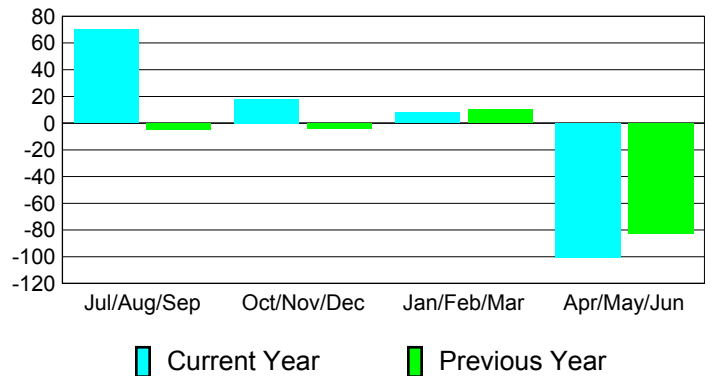

**Membership Results
2010-2011**

**Membership
2009-2010**

Month	Net Memb Goal	Actual New Memb	Actual Dropped Memb	Gain/Loss of Memb	Gain/Loss of Memb
Jul/Aug/Sep	30	132	-62	70	-5
Oct/Nov/Dec	60	62	-44	18	-4
Jan/Feb/Mar	50	63	-55	8	10
Apr/May/Jun	-80	51	-152	-101	-83
Totals	60	308	-313	-5	-82

Membership Results 2010-2011

Goal, New, Dropped, Gain/Loss

Comparison of Membership Gain/Loss

Current Year Compared to the Previous Year

Gender Comparison 2010-2011

Jul/Aug/Sep

Oct/Nov/Dec

Jan/Feb/Mar