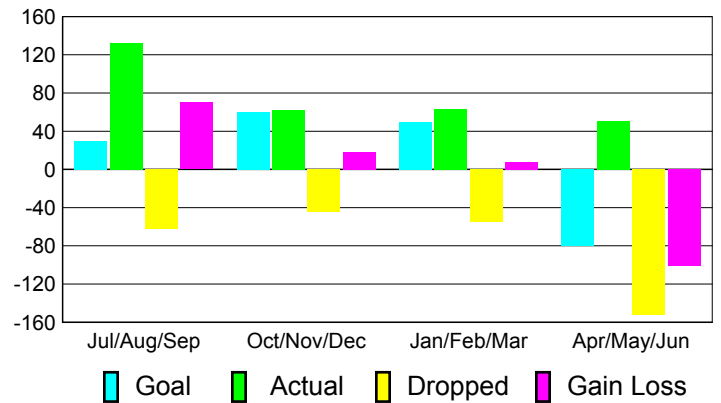

Membership Results 2010-2011

Goal, New, Dropped, Gain/Loss

Comparison of Membership Gain/Loss

Current Year Compared to the Previous Year