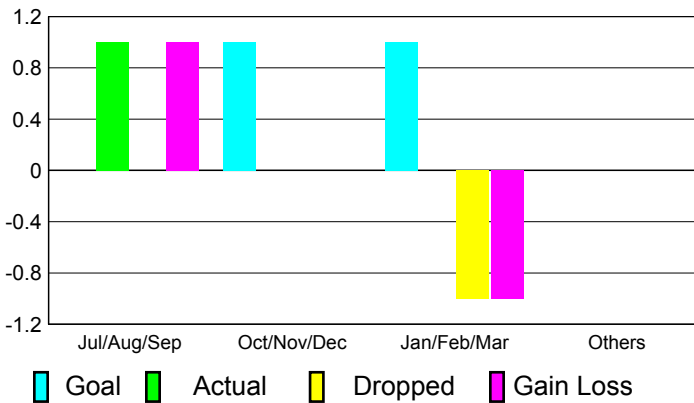

2010-2011 GMT Reports for District (or Undistricted) **District 336 D**

GMT: **Junichi Takata**

Location: **JAPAN**

GMT CA: **5**

CLUBS

**Club Results
2010-2011**

**Clubs
2009-2010**

Month	New Club Goal	Actual New Clubs	Actual Dropped Clubs	Gain/Loss of Clubs	Gain/Loss of Clubs
Jul/Aug/Sep	0	1	0	1	0
Oct/Nov/Dec	1	0	0	0	0
Jan/Feb/Mar	1	0	-1	-1	0
Apr/May/Jun	0	0	0	0	0
Totals	2	1	-1	0	0

Club Results 2010-2011

Goal, New, Dropped, Gain/Loss

Comparison of Club Gain/Loss

Current Year Compared to the Previous Year

YTD Status Quo Clubs 2010-2011

Status Quo Clubs Compared to Status Quo Members

MEMBERSHIP